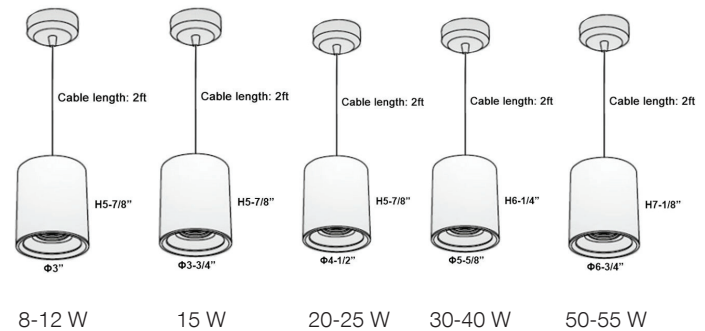

- Model/Colors** | Available in White & Black.
- Application Areas** | Pendant Light For Indoor Applications.
Guest Room, Restaurant, Meeting Room, Club, Hall, Hotel Entrance

Spot		Medium		Flood	
	15°		30°		45°
ft	ø	ft	ø	ft	ø
3.0	0.72	3.0	1.41	3.0	2.03
9.0	2.15	9.0	4.22	9.0	6.09
15.0	3.58	15.0	7.04	15.0	10.15

TECHNICAL PARAMETERS

Voltage	100 - 277 V AC, 50-60 Hz
Light Source	Osram SOLERIQ S 19
Operating Position	No Swiveling Type
Start Time	Instant
Driver	Stand Alone (included)
Optics	Reflective Cup Structure
Beam Spread	Spot, Medium, Flood
Dimming	Triac Dimming / 0-10 V Dimming

Note

- Product available in other Kelvin temperatures on request.
- Reflector color: Black/White/Silver option available.
- Ceiling cup standard size: 4-3/4"; Cable standard length: 2ft