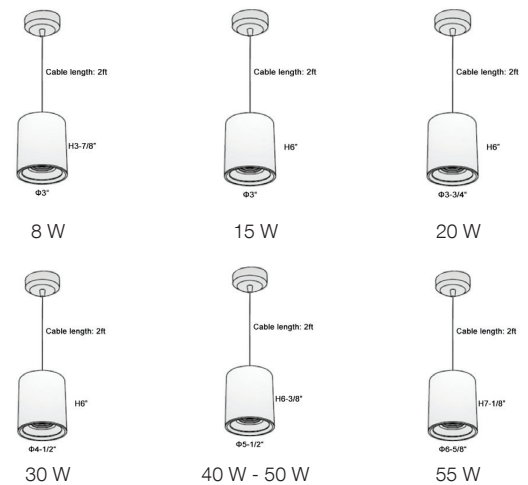

Flaxo

Pendant Light

Flaxo is a technologically advanced LED Pendant Light that incorporates electronic gear and a high-quality lens with wide beam spread. While commonly used as task light, the unique and state-of-the-art design of this luminaire also enhances the overall aesthetics of your store.

Model/Colors | Available in White & Black.

Application Areas | Pendant Light For Indoor Applications.
Guest Room, Restaurant, Meeting Room, Club, Hall, Hotel Entrance

TECHNICAL PARAMETERS

Voltage	100 - 277 V AC, 50-60 Hz
IP Rating	IP65
Light Source	Osram SOLERIQ S 19
Operating Position	No Swiveling Type
Start Time	Instant
Driver	Stand Alone (included)
Optics	Reflective Cup Structure
Beam Spread	Medium, Flood
Dimming	Triac Dimming / 0-10 V Dimming

CRI	Power (W)	CCT (K)	Total Lumen Output (lm)	Beam Spread
>90	8 W / 15 W / 20 W / 30 W / 40 W / 50 W / 55 W	2700	640 / 1200 / 1800 / 2400 / 3200 / 4000 / 4400	20° / 40°
>90	8 W / 15 W / 20 W / 30 W / 40 W / 50 W / 55 W	3000	680 / 1275 / 1700 / 2550 / 3400 / 4250 / 4675	20° / 40°
>90	8 W / 15 W / 20 W / 30 W / 40 W / 50 W / 55 W	4000	720 / 1350 / 1800 / 2700 / 3600 / 4500 / 4950	20° / 40°
>90	8 W / 15 W / 20 W / 30 W / 40 W / 50 W / 55 W	5000	760 / 1425 / 1900 / 2850 / 3800 / 4750 / 5225	20° / 40°