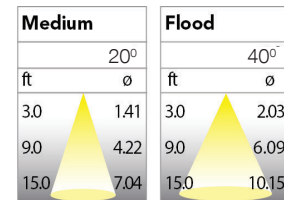

Model/Colors | Available in White & Black.

Application Areas | Pendant Light For Indoor Applications.
Guest Room, Restaurant, Meeting Room, Club, Hall, Hotel Entrance

TECHNICAL PARAMETERS

Voltage	100 - 277 V AC, 50-60 Hz
IP Rating	IP65
Light Source	Osram SOLERIQ S 19
Operating Position	No Swiveling Type
Start Time	Instant
Driver	Stand Alone (included)
Optics	Reflective Cup Structure
Beam Spread	Medium, Flood
Dimming	Triac Dimming / 0-10 V Dimming

CRI	Power (W)	CCT (K)	Total Lumen Output (lm)	Beam Spread
>90	8 W / 15 W / 20 W / 30 W / 40 W / 50 W / 55 W	2700	640 / 1200 / 1800 / 2400 / 3200 / 4000 / 4400	20° / 40°
>90	8 W / 15 W / 20 W / 30 W / 40 W / 50 W / 55 W	3000	680 / 1275 / 1700 / 2550 / 3400 / 4250 / 4675	20° / 40°
>90	8 W / 15 W / 20 W / 30 W / 40 W / 50 W / 55 W	4000	720 / 1350 / 1800 / 2700 / 3600 / 4500 / 4950	20° / 40°
>90	8 W / 15 W / 20 W / 30 W / 40 W / 50 W / 55 W	5000	760 / 1425 / 1900 / 2850 / 3800 / 4750 / 5225	20° / 40°