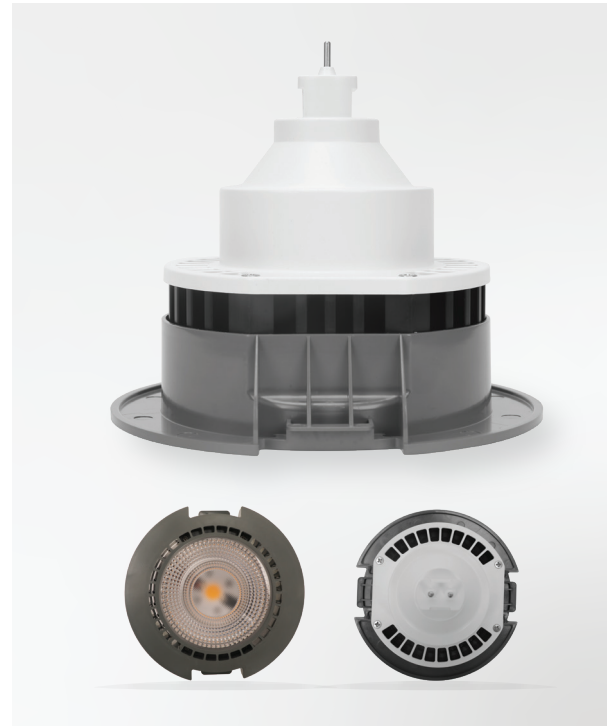

Marvela DL Series 1 (G12 Base)

IKIO's Marvela DL Series 1 is designed for direct replacement of existing CFL and HID G12 base lamps. These bulbs are offered in a variety of color temperatures, for flexibility in all types of applications. Available options of frosted and clear lens allow for an evenly illuminated glow, resembling traditional bulbs.

Model/Colors | Available In Grey.

Application Areas | Retrofit for Downlight of Indoor Applications.

Technical Parameters

Mains (input) Voltage	120 V, AC, 50-60Hz
Total Weight	-
Form of Protection	IP20
Color Temperature (CCT)	2700K, 3000K , 4000K, 5000K, 5700K
Lamp Holder	G12
Operating Position	360°/90°
Start Time	Approx. 3 Minutes to full lumen output
Driver	Built in
Reflector	High quality anodized cylindrical reflector
Beam spreads	Spot, Medium, Flood

Product Code	CRI	Wattage	Lumens	CCT	EEI⁹
IK-G12C1-20W-30	90+	20W	3000 lm	3000K	A++
IK-G12C1-33W-30	90+	33W	4950 lm	3000K	A++
IK-G12C1-20W-50	90+	20W	3210 lm	5000K	A++
IK-G12C1-33W-50	90+	33W	5120 lm	5000K	A++

Note

1. Product available in other Kelvin temperatures on request.
2. Final shipping destination may require minor modifications of components as well as product codes, be sure to state the country in which the fixtures will be used.