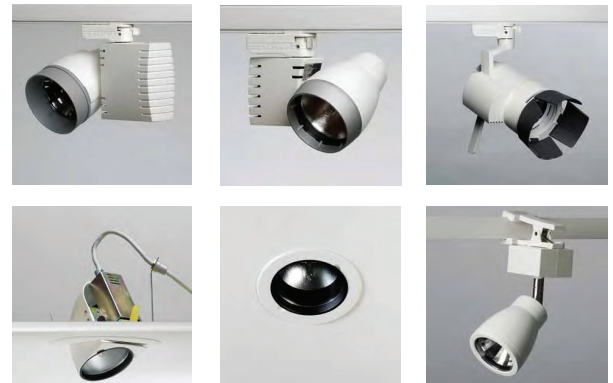

Compatible Products

Note

1. Product available in other Kelvin temperatures on request.
2. Final shipping destination may require minor modifications of components as well as product codes, be sure to state the country in which the fixtures will be used.