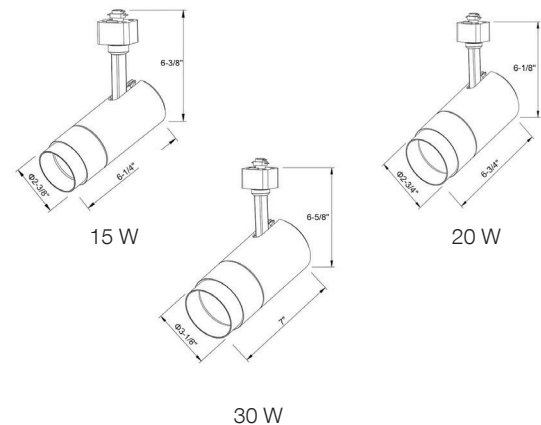

Trang

Track Light

Trang is a technologically advanced LED track light with incorporated electronic gear and chip on board. It also has a high-quality reflector with three different beam spreads. Moreover, the lamp housing of die-cast aluminum for optimal cooling allows the fixture to last longer than its traditional counterparts.

Model/Colors | Available in White & Black.

Application Areas | Track Light For Indoor Applications.

TECHNICAL PARAMETERS

Voltage	100 - 277 V AC, 50-60 Hz
Light Source	Osram SOLERIQ S 19
Operating Position	Swiveling Type
Start Time	Instant
Driver	Stand Alone (included)
Beam Spread	Spot, Medium, Flood, Wide Flood
Dimming	Triac Dimming

Spot		Medium		Flood		Wide Flood	
15°		24°		38°		60°	
ft	∅	ft	∅	ft	∅	ft	∅
3.0	0.72	3.0	1.41	3.0	2.03	3.0	3.15
9.0	2.15	9.0	4.22	9.0	6.09	9.0	9.45
15.0	3.58	15.0	7.04	15.0	10.15	15.0	15.75

CRI	Power (W)	CCT (K)	Total Lumen Output (lm)	Beam Spread (Options)	Finish
>90	15 W / 20 W / 30 W	2700	2100 / 2800 / 4200	15° / 24° / 38° / 60°	White / Black
>90	15 W / 20 W / 30 W	3000	2250 / 2900 / 4350	15° / 24° / 38° / 60°	White / Black
>90	15 W / 20 W / 30 W	4000	2350 / 3000 / 4400	15° / 24° / 38° / 60°	White / Black
>90	15 W / 20 W / 30 W	5000	2500 / 3100 / 4550	15° / 24° / 38° / 60°	White / Black