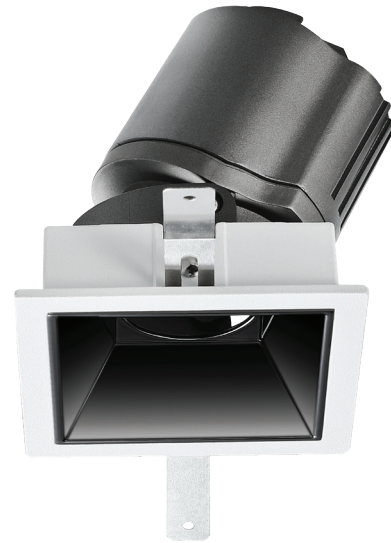

Gleam Downlight

Gleam, a square shaped LED downlight is made of aluminum die cast with high quality powder coated luminaire housing and optimum heat sink that ensure high-durability. The specular darklight reflector in this store light allows outstanding visual comfort to the visitors so that they are able to explore the merchandise with ease.

Model/Colors | Available In White And Black.

Application Areas | Guest Room, Corridor, Restaurant, Meeting Room
Club, Hall, Hotel Entrance

Spot		Medium		Flood		Wide Flood	
15°		24°		38°		60°	
ft	ø	ft	ø	ft	ø	ft	ø
3.0	0.72	3.0	1.41	3.0	2.03	3.0	3.15
9.0	2.15	9.0	4.22	9.0	6.09	9.0	9.45
15.0	3.58	15.0	7.04	15.0	10.15	15.0	15.75

TECHNICAL PARAMETERS

Voltage	100 - 277 V AC, 50-60 Hz
Light source	Osram SOLERIQ S 19
Operating Position	Swiveling Type
Start time	Instant
Driver	Stand Alone (included)
Optics	Darklight Technology Black, Silver
Dimming	On-Off / Triac / 0-10 V