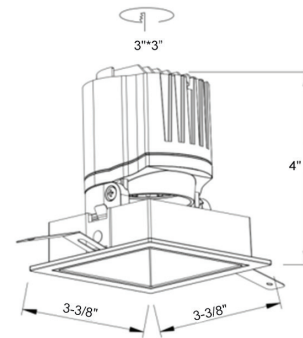

CRI	Power (W)	CCT (K)	Total Lumen Output (lm)	Beam Spread (Options)	Finish
>90	12 W / 20 W / 30 W / 35 W	3000 K	1520 / 2530 / 3800 / 4430	15° / 24° / 38° / 60°	Black / White
>90	12 W / 20 W / 30 W / 35 W	4000 K	1600 / 2660 / 4000 / 4660	15° / 24° / 38° / 60°	Black / White
>90	12 W / 20 W / 30 W / 35 W	5000 K	1680 / 2800 / 4200 / 4900	15° / 24° / 38° / 60°	Black / White

Note

1. Product available in other Kelvin temperatures on request.