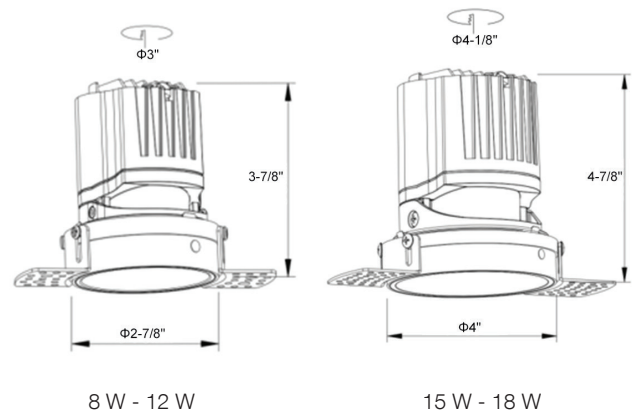

CRI	Power (W)	CCT (K)	Total Lumen Output (lm)	Beam Spread (Options)	Finish
>90	8 W / 12 W / 15 W / 20 W	3000 K	1010 / 1520 / 1900 / 2530	15° / 24° / 38° / 60°	Black / White
>90	8 W / 12 W / 15 W / 20 W	4000 K	1060 / 1600 / 2000 / 2660	15° / 24° / 38° / 60°	Black / White
>90	8 W / 12 W / 15 W / 20 W	5000 K	1120 / 1680 / 2100 / 2800	15° / 24° / 38° / 60°	Black / White

Note

1. Product available in other Kelvin temperatures on request.