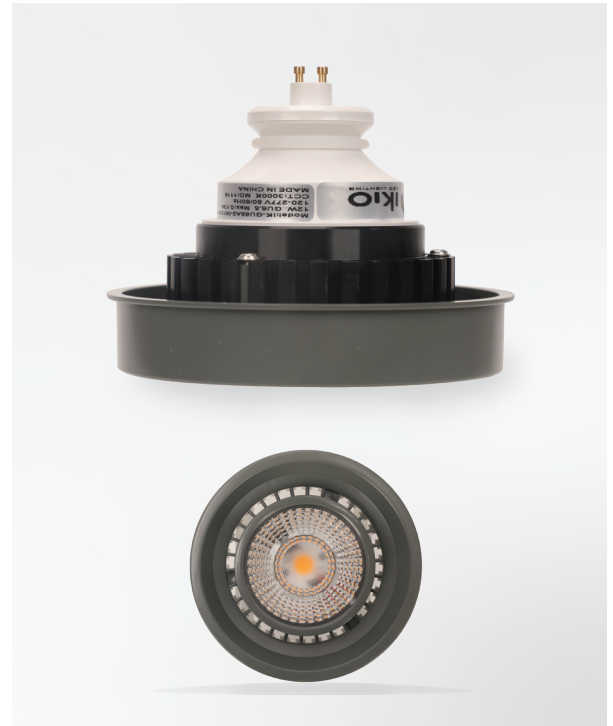

Marvela DL Series 2 (GU6.5 Base)

IKIO's Marvela DL Series 2 is designed for direct replacement of existing CFL and HID GU6.5 base lamps. These bulbs are offered in a variety of color temperatures, for flexibility in all types of applications. Available options of frosted and clear lens allow for an evenly illuminated glow, resembling traditional bulbs.

Model/Colors | Available in Grey.

Application Areas | Retrofit for Downlight of Indoor Applications.

Technical Parameters

Mains (input) Voltage	120 V, AC, 50-60Hz
Total Weight	-
Form of Protection	IP20
Color Temperature (CCT)	2700K, 3000K , 4000K, 5000K, 5700K
Lamp Holder	GU6.5
Operating Position	360°/90°
Start Time	Approx. 3 Minutes to full lumen output
Driver	Built in
Reflector	High quality anodized cylindrical reflector
Beam spreads	Spot, Medium, Flood