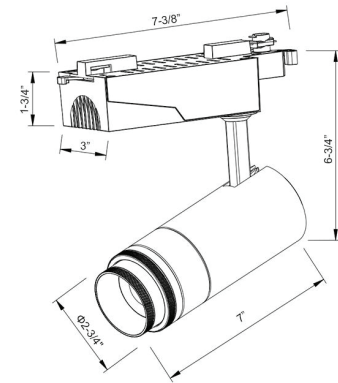

CRI	Power (W)	CCT (K)	Total Lumen Output (lm)	Beam Spread (Options)	Finish
>90	20 W / 30 W	2700 K	2800 / 4200	15° to 60° Adjustable	White / Black
>90	20 W / 30 W	3000 K	2900 / 4350	15° to 60° Adjustable	White / Black
>90	20 W / 30 W	4000 K	3000 / 4400	15° to 60° Adjustable	White / Black
>90	20 W / 30 W	5000 K	3100 / 4550	15° to 60° Adjustable	White / Black

Note

1. Product available in other Kelvin temperatures on request.
2. Ra>97 can be made at extra cost.